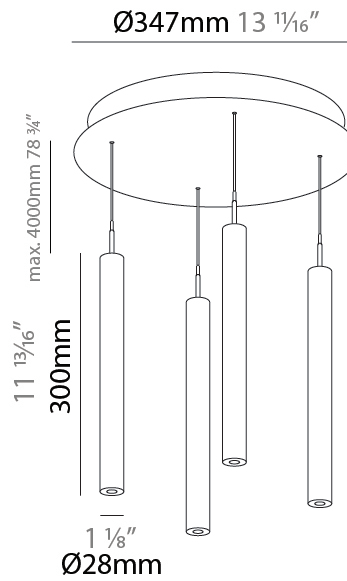

GENERAL

Series: G-Mini Round
Subseries: G-Mini Round Hangover
Brand: Prolight
Division: Architectural
Mounting Type: Suspension
Mounting Location: Ceiling
Subcategory: Spots

PHYSICAL

Shape: Cylinder
Diameter (mm): 347
Diameter (in): 13 11/16
Height (mm): 300
Height (in): 11 13/16
Light Distribution: Direct
Diffuser: Shine Ring - NOR / OPL / YEL / ORA / RED / BLU / GRN
Fixture Finish: SSR / BKV / CWI / CRY / HAB / UFT / ITA / RUA / FTG / MYG / LOD / PUS / FRO / FUP / KIA / POP / BLS / SPG / MEY / GOH / GUM / CHC / COM / ABZ / JAG / OBR / MOS / ROR
Accent Finish: NOF / COP / MIR / SSS
Fixture Material: Extruded Aluminum / Steel
Cable Details: 2,000mm/78 3/4" / 4,000mm/157 1/2" - Cable, Black, Green, Orange, Red, White

ELECTRICAL

Lamp Type: LED (Zhaga Standard)
Input Wattage (W): 26
Total Output Wattage (W): 23.7
Dimming: Non-Dimmable
Driver Included: Yes
Driver Location: Integrated
Driver Type: Constant Current - Universal
Driver Class: Class 2
Input Voltage (V): 120 - 277

LED

Color Temperature (°K): 2700 / 3000 / 3500 / 4000
Max. Delivered Lumen (lm): 1557 / 1421 / 1499 / 1450
Nominal Lumen (lm): 1840 / 1949 / 2057 / 2112
CRI: >90 CRI
Lamp Life (hrs): 50000

OPTICAL

Beam Angle: 32 / 58

RATINGS AND CERTIFICATIONS

Certified By: Certified for North American Standards
IP rating: IP20